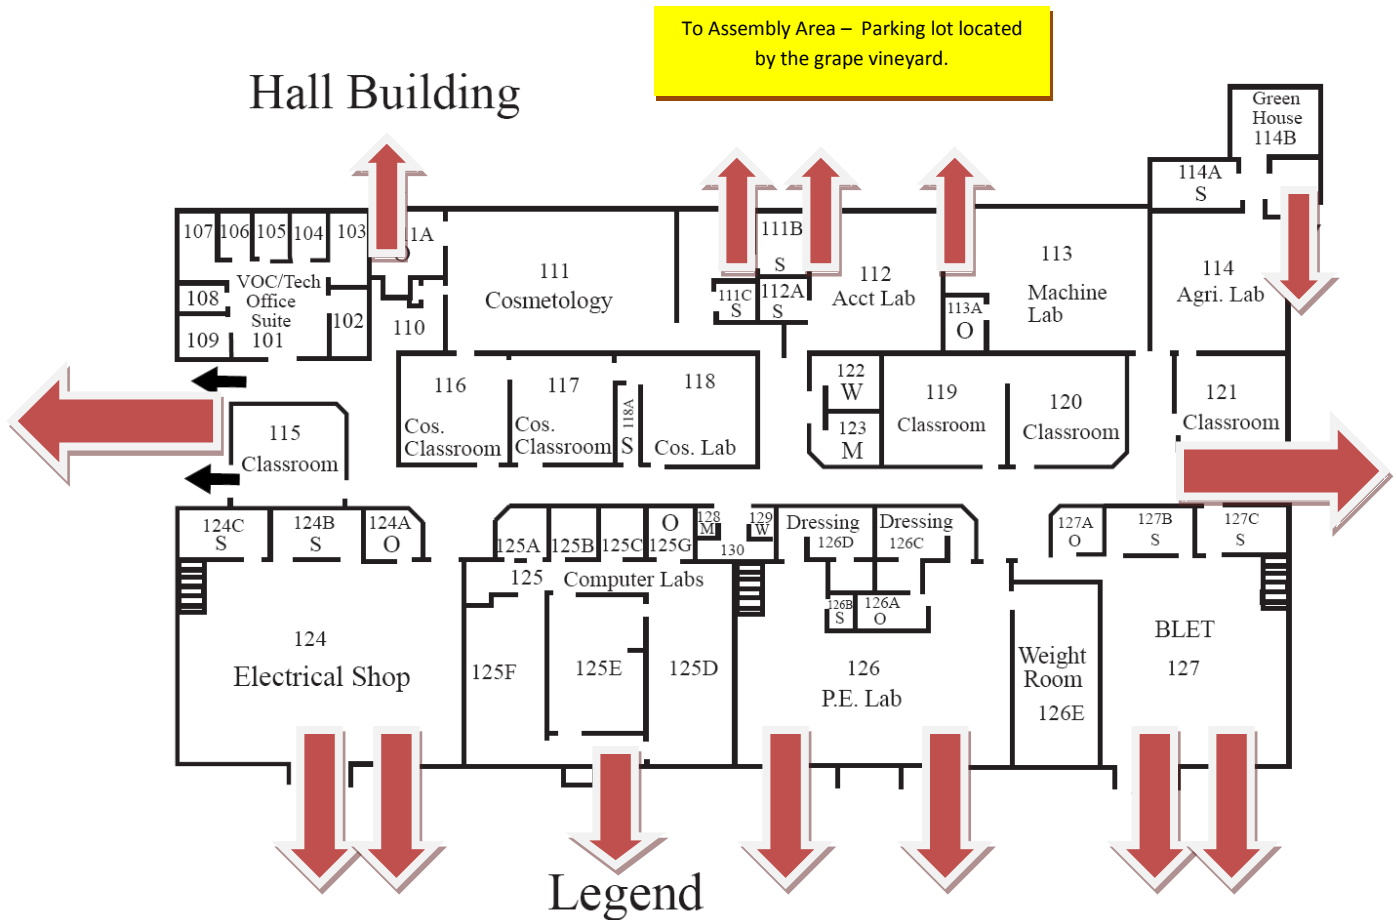

JSSC EVACUATION ROUTE

Legend

- | | | |
|---------------------|---------------------|---------------------|
| 101 Office | 118A Storage | 127A Office |
| 102 Workroom | 119 Classroom | 127B Storage/Locker |
| 103 Office | 120 Classroom | 127C Storage |
| 104 Office | 121 Classroom | |
| 105 Office | 122 Women | |
| 106 Office | 123 Men | |
| 107 Office | 124 Electrical Shop | |
| 108 Office | 124A Office | |
| 109 Office | 124B Storage/Locker | |
| 110 Lobby | 124C Storage | |
| 111 Cosmetology Lab | 125 Computer Labs | |
| 111A Office | 125A Office | |
| 111B Storage | 125B Office | |
| 111C Storage | 125C Office | |
| 112 Lab Accounting | 125D Lab, Computer | |
| 112A Storage | 125E Lab, Computer | |
| 113 Lab, Machine | 125F Lab, Computer | |
| 113A Office | 125G Office | |
| 114 Lab, Agri. | 126 Lab P.E. | |
| 114A Storage | 126A Office | |
| 114B Greenhouse | 126B Storage | |
| 115 Classroom | 126C Dressing Room | |
| 116 Classroom | 126D Dressing Room | |
| 117 Classroom | 126E Weight Room | |
| 118 Lab Cosmetology | 127 Classroom | |
-
- | |
|---|
|  Fire Pulls |
|  Extinguishers |
|  Exits |

- In the event of an emergency evacuation from the building, the assembly area for this building is at the parking lot located by the grape vineyard.