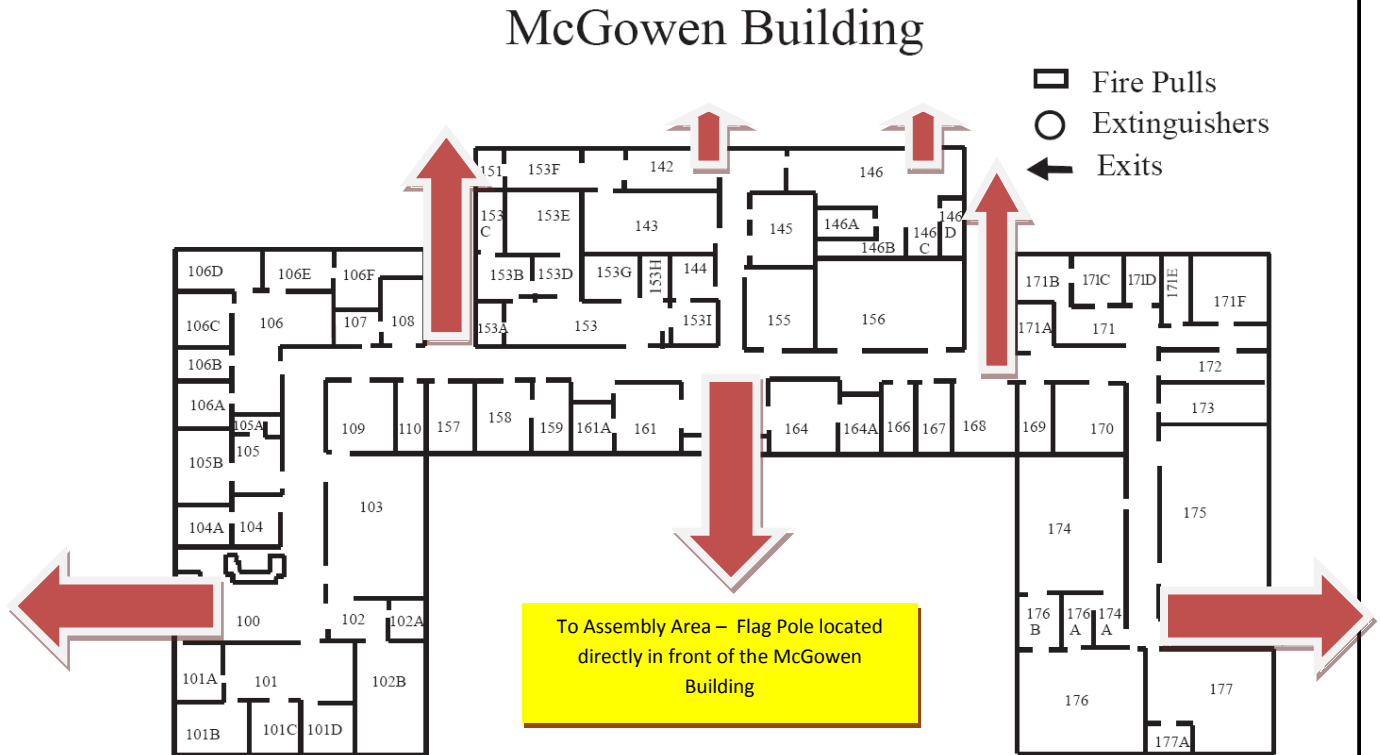

JSSC EVACUATION ROUTE

Legend

100 Lobby
 101 Office - College Advancement
 101A Office
 101B Office
 101C Workroom
 101D Storage
 102 Office
 102A Storage
 102B Office
 103 Board Room
 104 Workroom/Copier
 104A Storage
 105 Office
 105A Storage
 105B Office
 106 Office
 106A Office
 106B Storage
 106C Office
 106D Office
 106E Office
 106F Server Room
 107 Workroom
 108 Office
 109 Lounge/Mail Room
 110 Mechanical

142 Lobby
 143 Classroom
 144 Office
 145 Classroom
 146 Office
 146A Office
 146B Office
 146C Office
 146D Office
 151 Storage
 153 Office
 153A Workroom
 153B Office
 153C Storage
 153D Computer Lab
 153E Lounge
 153F Office
 153G Office
 153H Office
 153I Office
 155 Office
 156 Classroom
 157 Men
 158 Office
 159 Office
 161 Office

- In the event of an emergency evacuation from the building, the assembly area for this building is at the Flag Pole located directly in front of the McGowen Building.