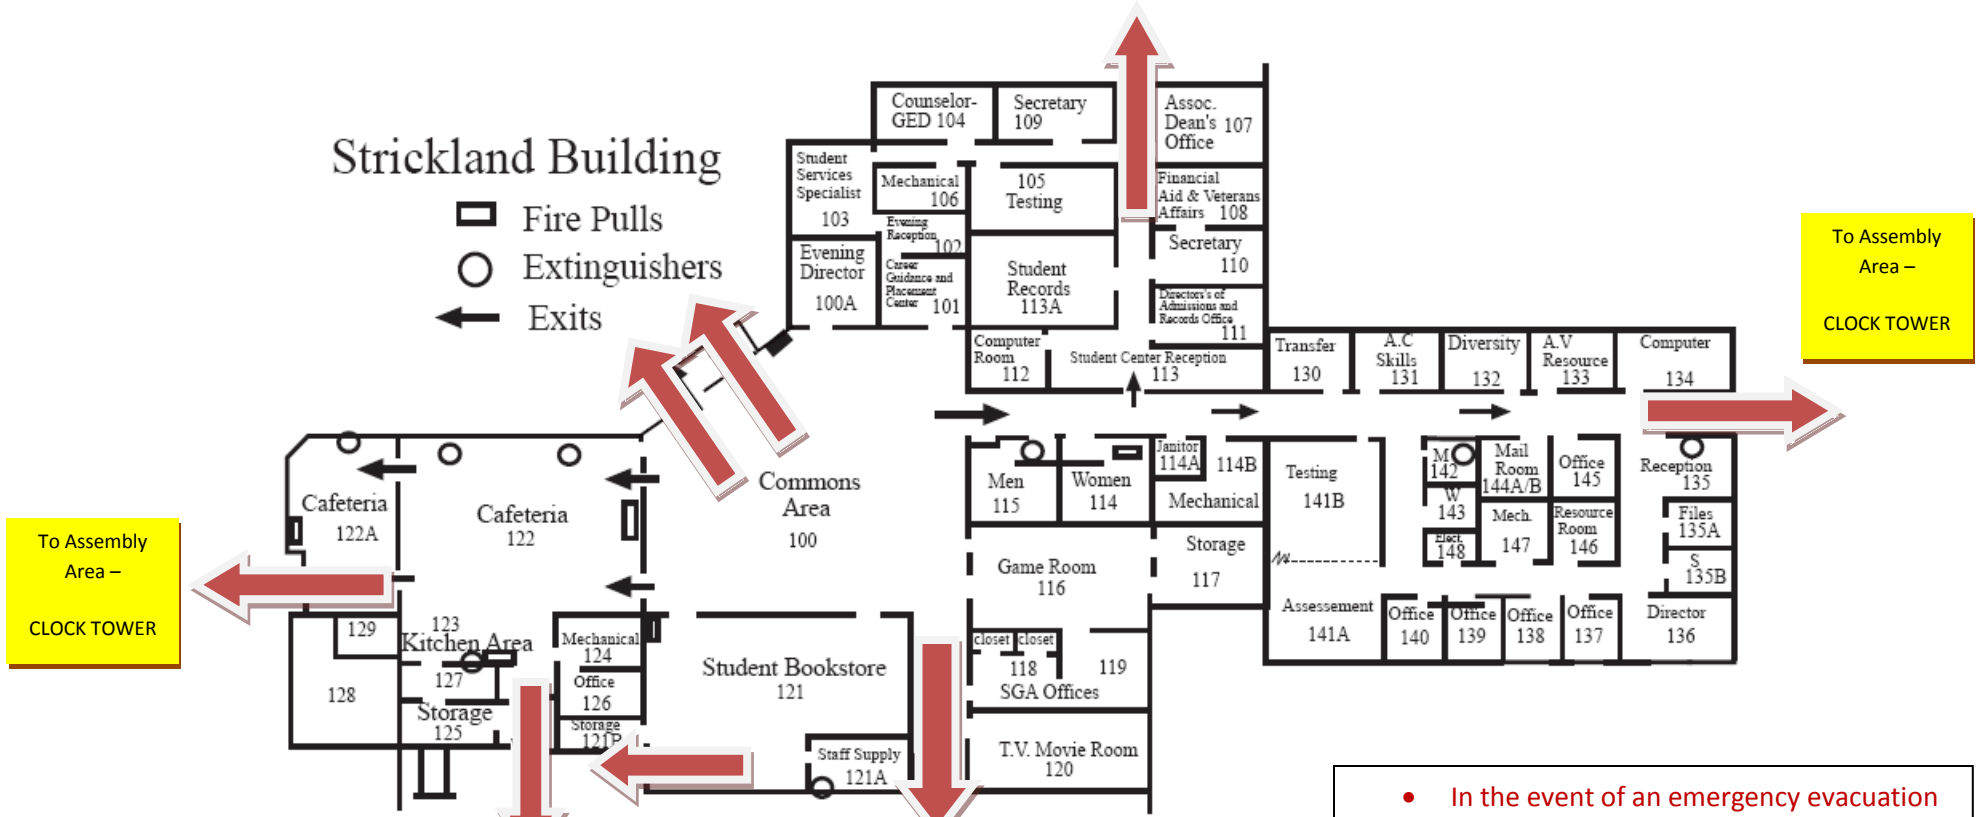

JSCC EVACUATION ROUTE

- Fire Pulls
- Extinguishers
- ← Exits

1. Legend

100 - Commons area	113A - Student Records	125 - Storage	140 - Office
100A - Office	114 - Women	126 - Office	141A - Classroom
101 - Office	114A - Storage	127 - Food Preparation	141B - Workroom
102 - Office	114B - Mechanical	128 - Storage	142 - Men
103 - Office	115 - Men	129 - Mechanical	143 - Women
104 - Office	116 - Game Room	130 - Office	144 A/B - Mailroom
105 - Testing/Office	117 - Storage	131 - Office	145 - Office
106 - Mechanical	118 - Office	132 - Office	146 - Workroom
107 - Office	119 - Office	133 - Office	147 - Mechanical
108 - Office	120 - TV room	134 - Workroom	148 - Mechanical
109 - Office	121 - Bookstore	135 - Lobby	
110 - Office	121A - Storage	135A - Storage	
111 - Office	121B - Storage	135B - Storage	
112 - Computer Room	122 - Cafeteria	136 - Office	
113 - Reception	122A - Cafeteria	137 - Office	
	123 - Food Preparation	138 - Office	
	124 - Mechanical	139 - Office	

- In the event of an emergency evacuation from the building, the **assembly area for this building is at the CLOCK TOWER**.

It is located between the Strickland & McGowan Buildings.

Updated April, 2009